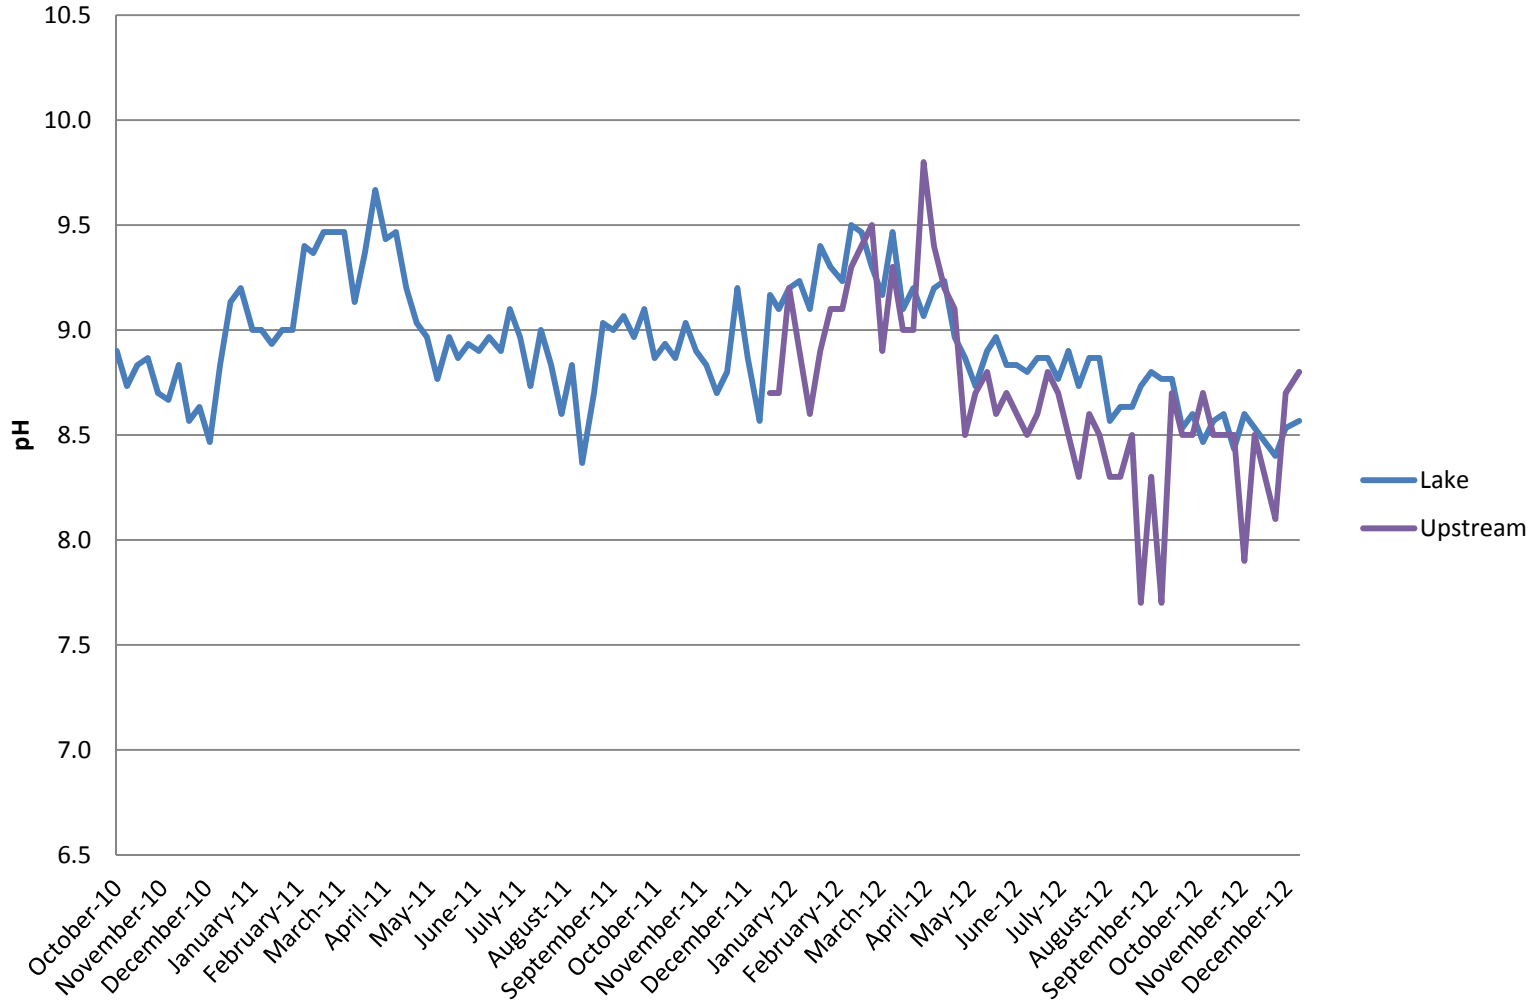

Tempe Town Lake Site
December 1998

Tempe Town Lake
November 2004

Tempe Town Lake
December 31, 2004

Tempe Town Lake
November 2006

Town Lake pH 2010-2012

Nutrients